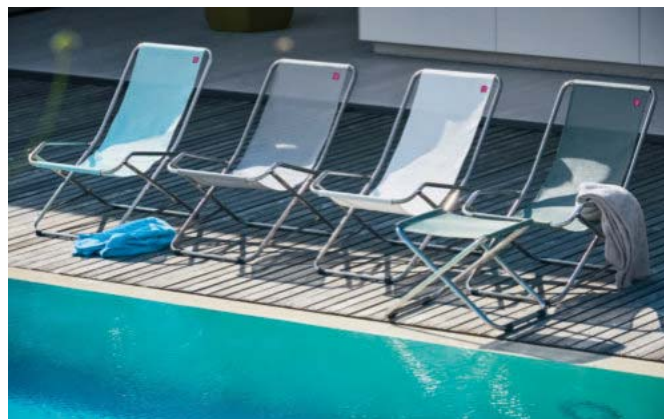

DONDOLINA

— Design: Francesco Favagrossa

DONDOLINA

Acciaio / Steel

123TX - Textil

123PE - Poliestere

Alluminio / Aluminium

023TX - Textil