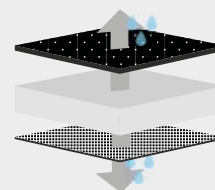

CUSCINI OLEFINE / OLEFINECUSHION

— Design: *Franco Favegrosso*

CUSCINI SOFT

MT127S FIESTA - MT128S CHICO - MT129S MOVIDA
MT135S AMIGO - MT145S SAMBA - MT038S
AMIGO XL - MT900S LINDA

Tessuto / Fabric - olefine

CUSCINI OLEFINE

MT135D AMIGO - MT145D SAMBA

Tessuto / Fabric - olefine

CUSCINI TRIPLEX / TRIPLEXCUSHION

CUSCINI TRIPLEX

MT127S3 FIESTA - MT128S3 CHICO - MT129S3 MOVIDA
MT135S3 AMIGO - MT145S3 SAMBA - MT038S3 AMIGO XL

Tessuto / Fabric - triplex

CUSCINI SEDIE TRIPLEX

MT046S3 - 46 x 50 x h5 cm

Tessuto / Fabric - triplex

Fibra poliestere
Polyester fiber