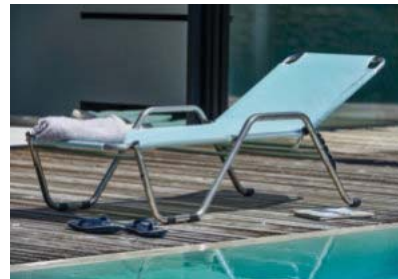

RIVER

— Design: Francesco Pavesi

RIVER

Alluminio / Aluminium

070XW - Textil termosaldato / thermowelded