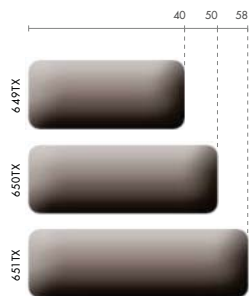

CUSCINI POGGIATESTA / HEAD CUSHION — Design: *Franco Favagrossa*

Cuscino poggiatesta *tex fil* / Head cushion *texfil*

649TX - *movida, amida*

650TX - *amigo, samba, jolly, fiesta, tango, playa*

651TX - *amigo xxl, casanova, river*